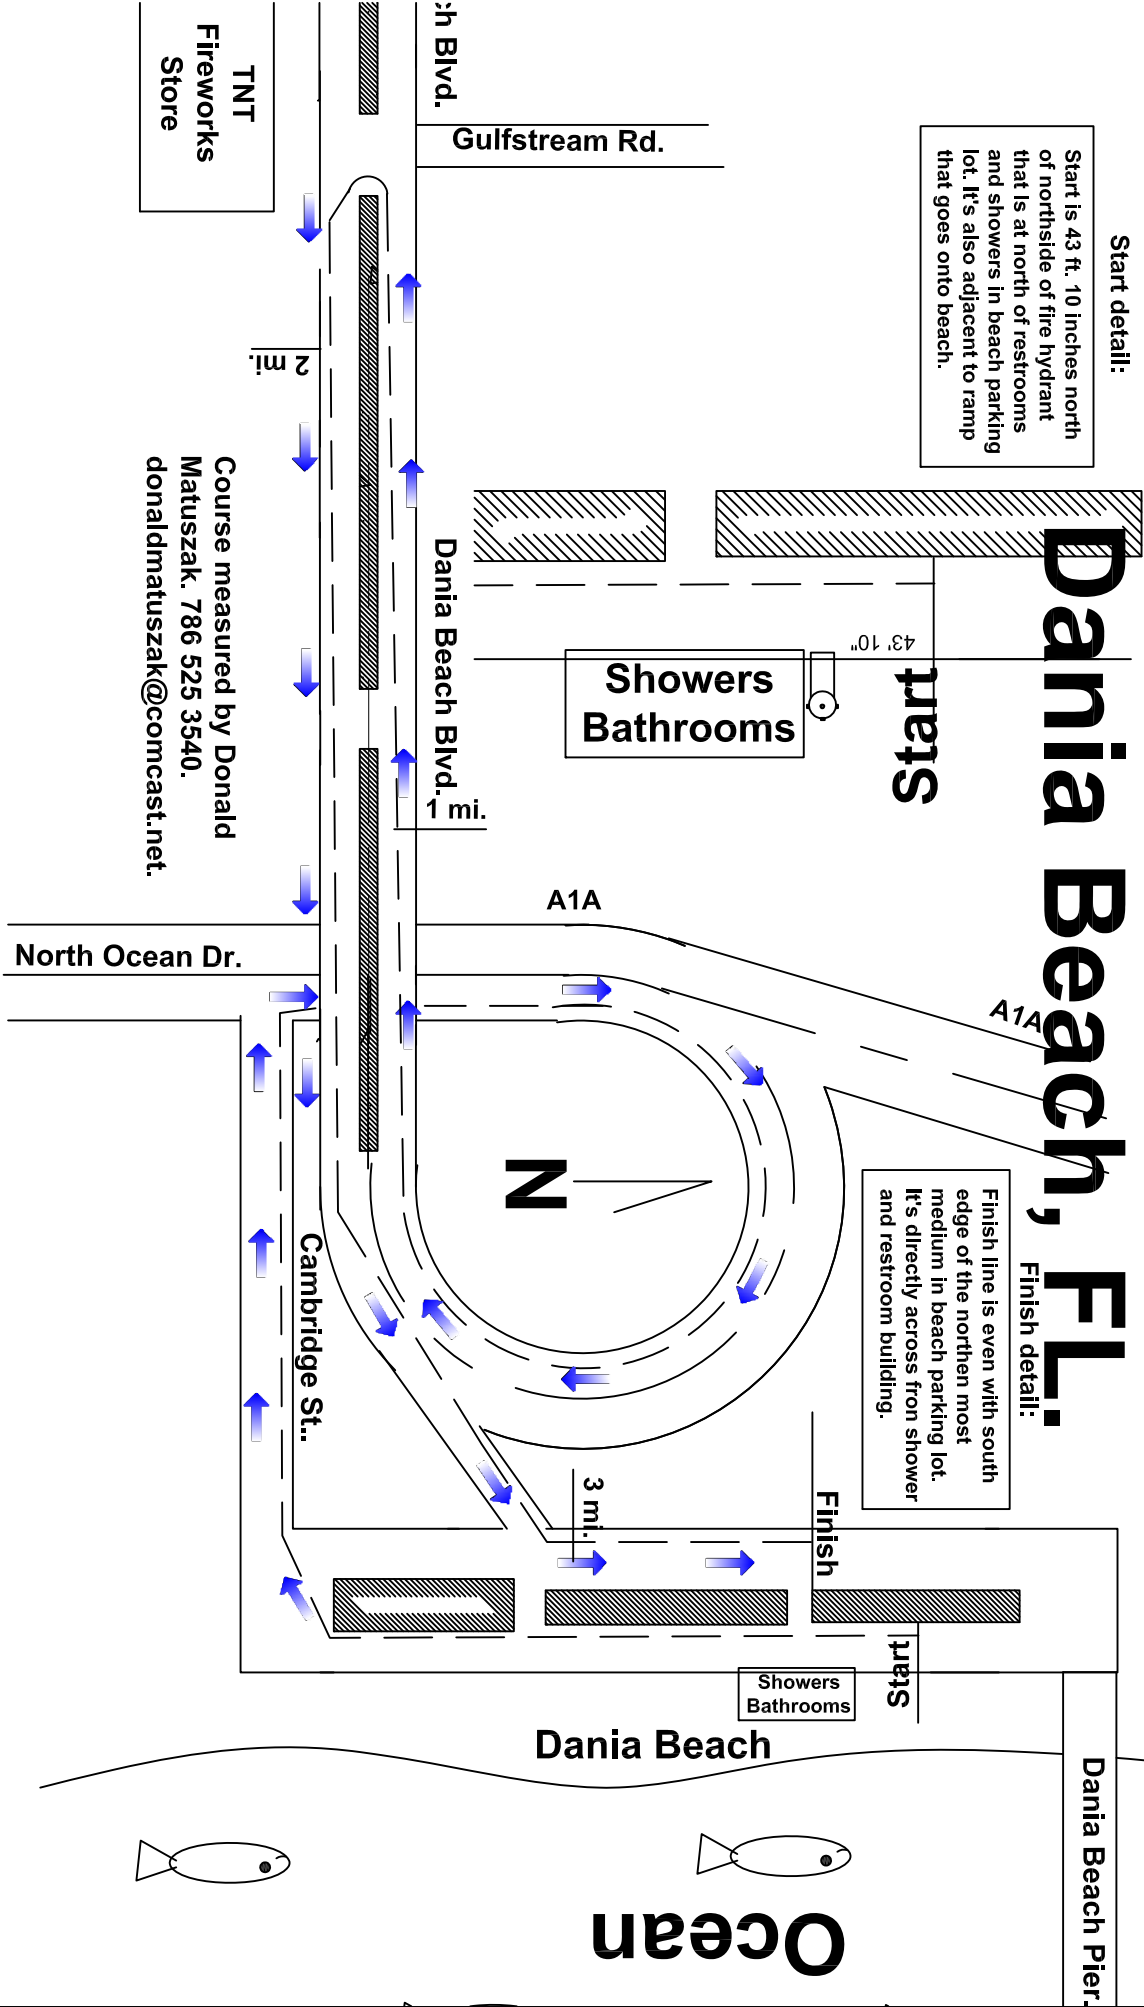

Ft. Lauderdale Rotary US

Military 5K

Dania Beach, FL.

Start detail:
Start is 43 ft. 10 inches north of northside of fire hydrant that is at north of restroom and showers in beach parking lot. It's also adjacent to ramp that goes onto beach.

Finish detail:
Finish line is even with south edge of the northern most medium in beach parking lot. It's directly across from shower and restroom building.

Course measured by Donald Matuszak. 786 525 3540.
donaldmatuszak@comcast.net.